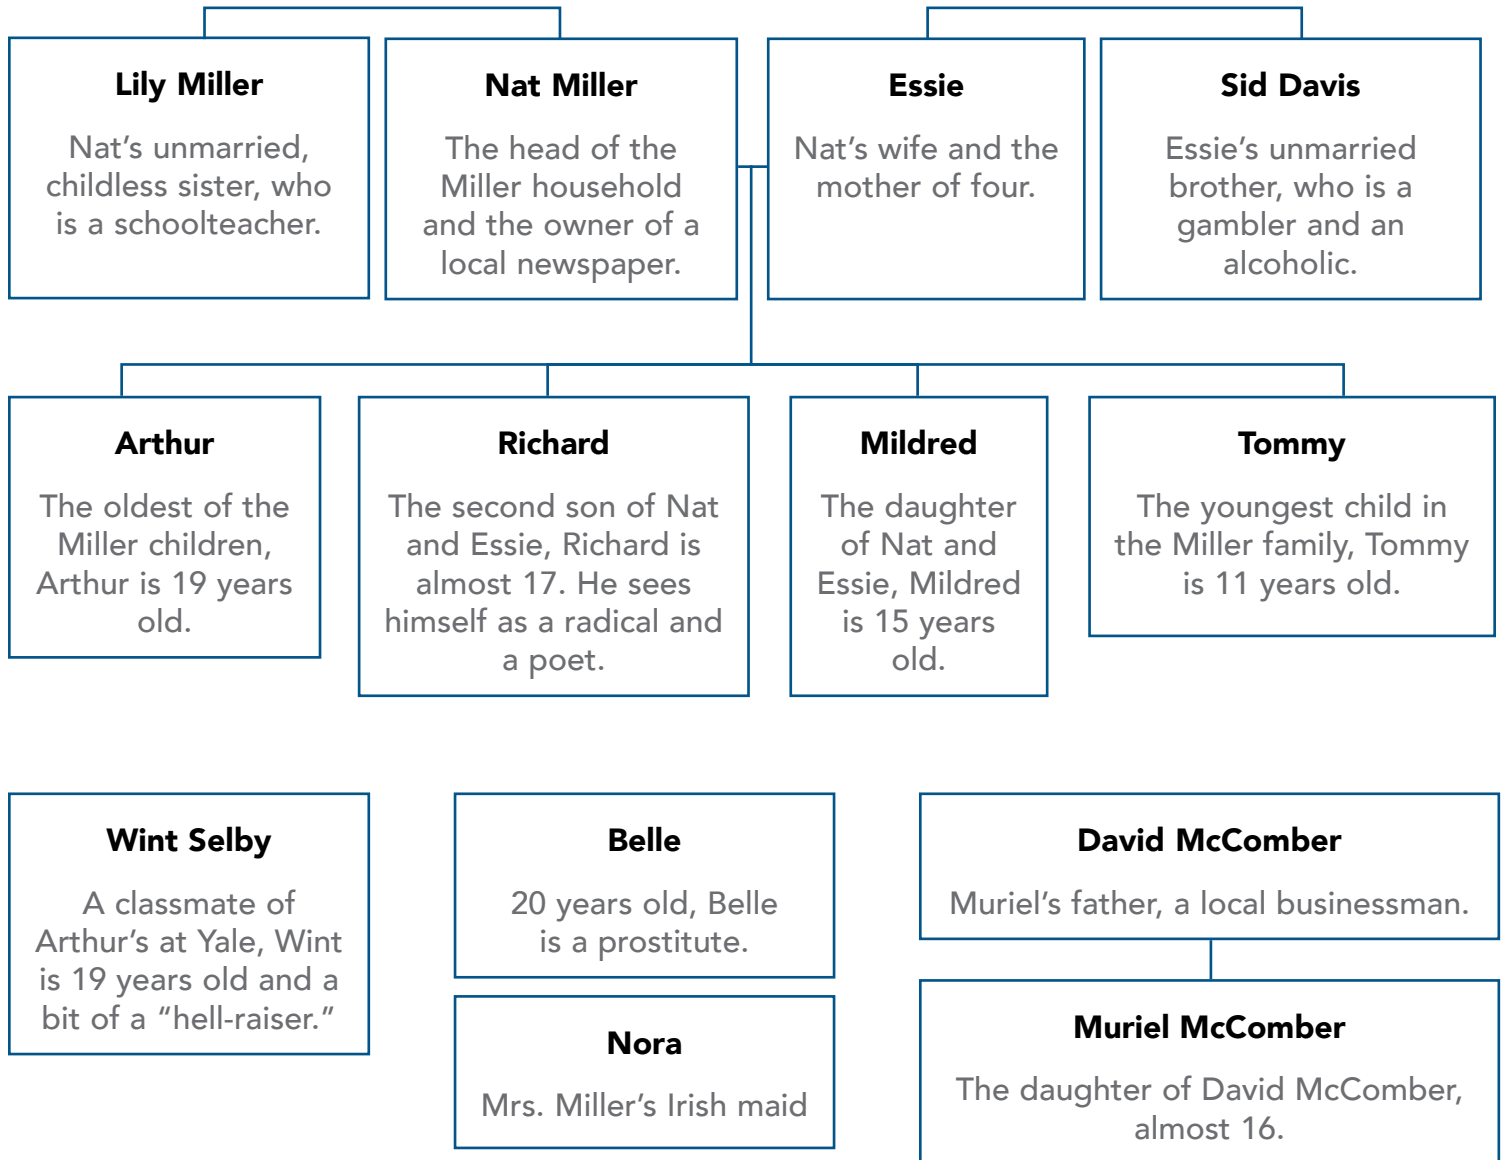

# Character List

Source: Utah Shakespeare Festival, *Ah, wilderness!* (2001). Retrieved from: <http://www.bard.org/study-guides/characters-ah-wilderness>